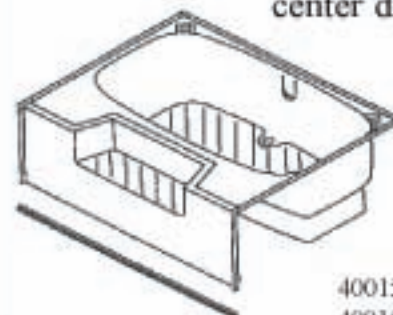

### **Garden Tubs 40" x 54"**

- |        |                   |
|--------|-------------------|
| 400050 | White<br>w/skirt  |
| 400060 | Almond<br>w/skirt |

## 60" Residential Bathtubs

42" x 60" Tub  
with  
Center Drain

400055 White\*  
400065 Almond\*

30" x 60"  
Standard Bathtubs

400090 White  
Left Hand  
400100 Almond  
Left-Hand  
400110 White  
Right-Hand  
400120 Almond  
Right-Hand

40" x 60" Garden Tub  
with center drain

400130 White  
400140 Almond

48" x 60" Garden Tub with  
center drain

400152 White  
400153 Almond

28" x 54" x 65 1/2"  
3 Piece  
Shower  
Surround

400163 White  
400164-Almond