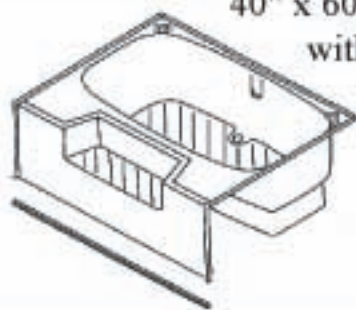

### **Garden Tubs 40" x 54"**

- |        |                   |
|--------|-------------------|
| 400050 | White<br>w/skirt  |
| 400060 | Almond<br>w/skirt |

## 60" Residential Bathtubs

42" x 60" Tub  
with  
Center Drain

400055 White\*  
400065 Almond\*

30" x 60"  
Standard Bathtubs

400090 White  
Left Hand  
400100 Almond  
Left-Hand  
400110 White  
Right-Hand  
400120 Almond  
Right-Hand

40" x 60" Garden Tub  
with center drain

400130 White  
400140 Almond

48" x 60" Garden Tub with  
center drain

400152 White  
400153 Almond

28" x 54" x 65 1/2"  
3 Piece  
Shower  
Surround

400163 White  
400164-Almond