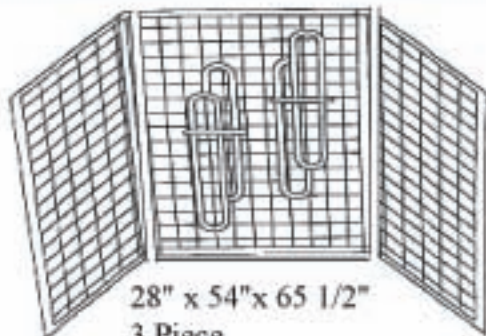

### **Garden Tubs 40" x 54"**

- |        |                   |
|--------|-------------------|
| 400050 | White<br>w/skirt  |
| 400060 | Almond<br>w/skirt |

## 60" Residential Bathtubs

42" x 60" Tub  
with  
Center Drain

400055 White\*  
400065 Almond\*

30" x 60"  
Standard Bathtubs

400090 White  
Left Hand  
400100 Almond  
Left-Hand  
400110 White  
Right-Hand  
400120 Almond  
Right-Hand

40" x 60" Garden Tub  
with center drain

400130 White  
400140 Almond

48" x 60" Garden Tub with  
center drain

400152 White  
400153 Almond

28" x 54" x 65 1/2"  
3 Piece  
Shower  
Surround

400163 White  
400164-Almond