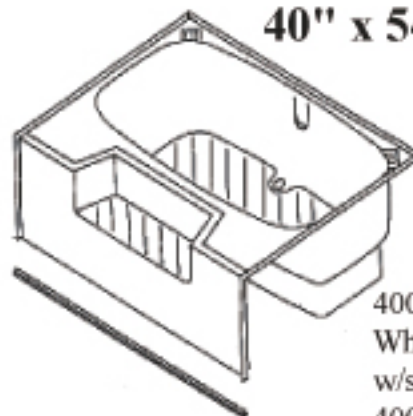

Garden Tubs 40" x 54"

400050	White w/skirt
400060	Almond w/skirt