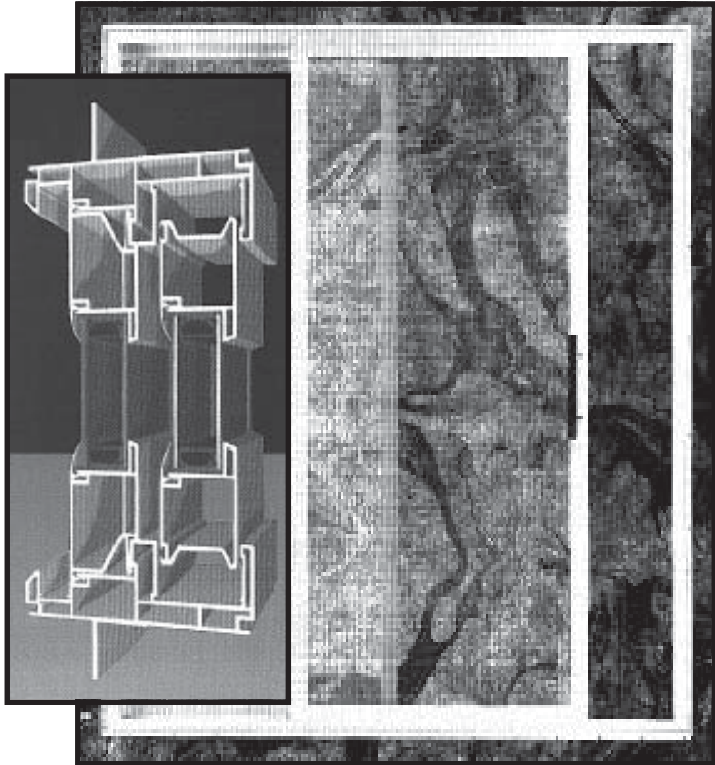

Energy Efficient

Sliding Glass Doors

- Thermal-pane doors
- P.V.C. all-fused vinyl framing
- Optional Argon
- Reversible window panes

| | |
|------------|-----------------------|
| 927276-OX | 71.5" x 75.5" |
| 927276-XO | 71.5" x 75.5" |
| 927276-SP* | 71.5" x 75.5" w/argon |
| 927280* | 71.5" x 79.5" |
| 927280-SP* | 71.5" x 79.5" w/argon |

Storm Doors

made to fit our **IN-SWING Doors**

All doors have white enameled finish framing with a slide up window for additional circulation.
Framed with T-6 structural aluminum.

| | |
|----------|--|
| 900289 | Closure Kit |
| 900292 | Replacement Alu. hinges for Philips |
| 900298 | Replacement Plastic Hinges for Elixir |
| 983074L | Philips Recess Mt.-29 1/4" x 73 3/8"blank size |
| 983074R | Philips Recess Mt.-29 1/4" x 73 3/8"blank size |
| 983274L | Philips Recess Mt.-31 1/4" x 73 3/8"blank size |
| 983274R | Philips Recess Mt.-31 1/4" x 73 3/8"blank size |
| 983276L | Philips Recess Mt.-31 1/4" x 75 3/8"blank size |
| 983276R | Philips Recess Mt.-31 1/4" x 75 3/8"blank size |
| 983278L | Philips Recess Mt.-31 1/4" x 77 3/8"blank size |
| 983278R | Philips Recess Mt.-31 1/4" x 77 3/8"blank size |
| 983476L* | Philips Recess Mt.-33 1/4" x 75 3/8"blank size |
| 983476R* | Philips Recess Mt.-33 1/4" x 75 3/8"blank size |
| 983478L* | Philips Recess Mt.-33 1/4" x 77 3/8"blank size |
| 983478R* | Philips Recess Mt.-33 1/4" x 77 3/8"blank size |
| 983280L | Philips Recess Mt. 31 1/4" x 79 3/8"blank size |
| 983280R | Philips Recess Mt. 31 1/4" x 79 3/8"blank size |
| 983680L | Philips Recess Mt.-35 1/4" x 79 3/8"blank size |
| 983680R | Philips Recess Mt.-35 1/4" x 79 3/8"blank size |

RECESS MOUNT for
BRICKMOLD SYLE FRAME