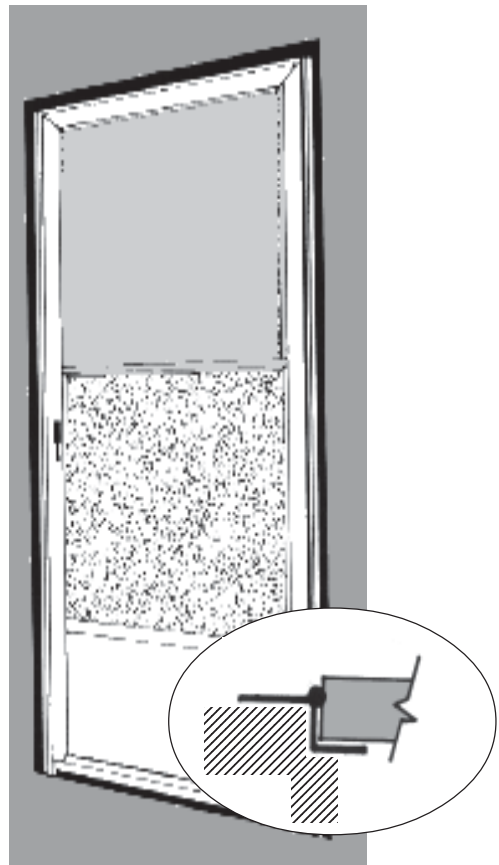

Energy Efficient

Sliding Glass Doors

- Thermal-pane doors
- P.V.C. all-fused vinyl framing
- Optional Argon
- Reversible window panes

| | |
|------------|-----------------------|
| 927276-OX | 71.5" x 75.5" |
| 927276-XO | 71.5" x 75.5" |
| 927276-SP* | 71.5" x 75.5" w/argon |
| 927280* | 71.5" x 79.5" |
| 927280-SP* | 71.5" x 79.5" w/argon |

Storm Doors

made to fit our **IN-SWING Doors**

All doors have white enameled finish framing with a slide up window for additional circulation.
Framed with T-6 structural aluminum.

| | |
|----------|--|
| 900289 | Closure Kit |
| 900292 | Replacement Alu. hinges for Philips |
| 900298 | Replacement Plastic Hinges for Elixir |
| 983074L | Philips Recess Mt.-29 1/4" x 73 3/8"blank size |
| 983074R | Philips Recess Mt.-29 1/4" x 73 3/8"blank size |
| 983274L | Philips Recess Mt.-31 1/4" x 73 3/8"blank size |
| 983274R | Philips Recess Mt.-31 1/4" x 73 3/8"blank size |
| 983276L | Philips Recess Mt.-31 1/4" x 75 3/8"blank size |
| 983276R | Philips Recess Mt.-31 1/4" x 75 3/8"blank size |
| 983278L | Philips Recess Mt.-31 1/4" x 77 3/8"blank size |
| 983278R | Philips Recess Mt.-31 1/4" x 77 3/8"blank size |
| 983476L* | Philips Recess Mt.-33 1/4" x 75 3/8"blank size |
| 983476R* | Philips Recess Mt.-33 1/4" x 75 3/8"blank size |
| 983478L* | Philips Recess Mt.-33 1/4" x 77 3/8"blank size |
| 983478R* | Philips Recess Mt.-33 1/4" x 77 3/8"blank size |
| 983280L | Philips Recess Mt. 31 1/4" x 79 3/8"blank size |
| 983280R | Philips Recess Mt. 31 1/4" x 79 3/8"blank size |
| 983680L | Philips Recess Mt.-35 1/4" x 79 3/8"blank size |
| 983680R | Philips Recess Mt.-35 1/4" x 79 3/8"blank size |

RECESS MOUNT for
BRICKMOLD SYLE FRAME