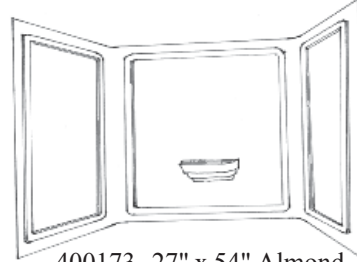

Picture-Frame Style Wall Surrounds

- 400173 27" x 54" Almond
- 400174 27" x 54" White
- 400181 40" x 54" Almond
- 400182 40" x 54" White
- 400191 30" x 60" Almond
- 400192 30" x 60" White
- 400203 40" x 60" Almond
- 400204 40" x 60" White

Bathtub/Shower Installation Products